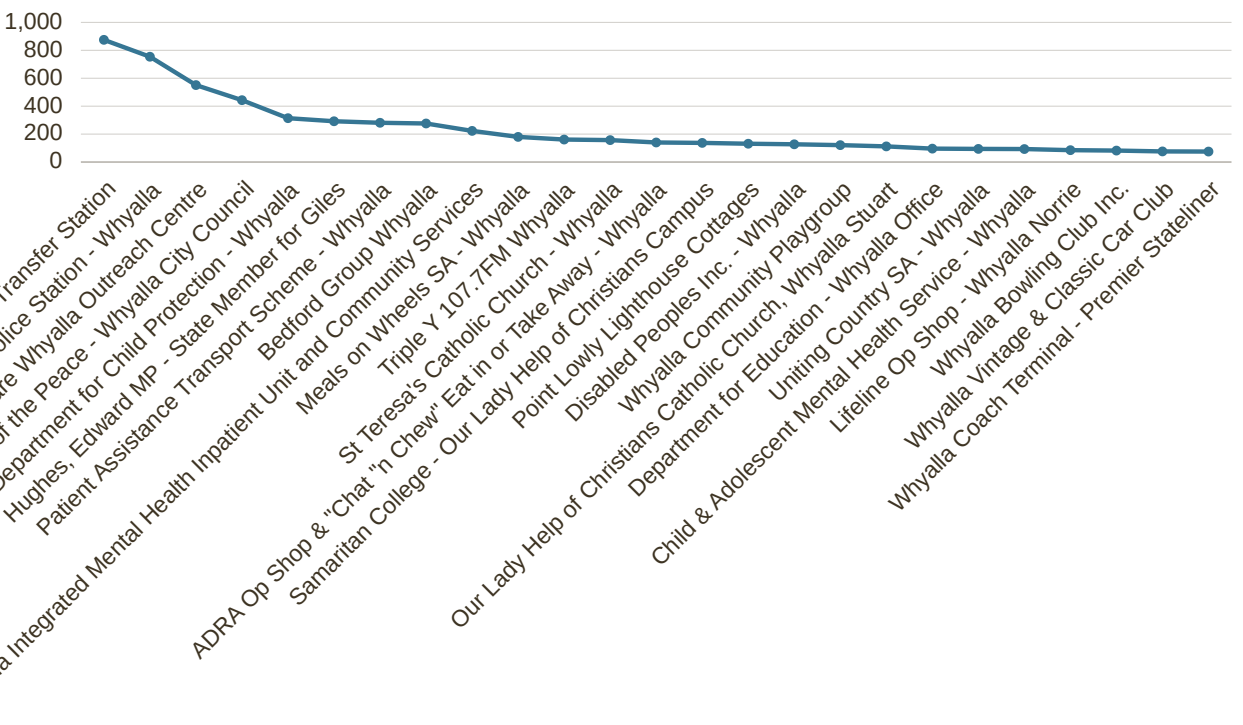

WHYALLA COUNCIL

WHAT ARE OUR COMMUNITY NEEDS?

9454 SESSIONS 1 JULY 2022 - 30 JUNE 2023

TOP 25 LANDING PAGES:

SESSIONS BY PRIMARY CATEGORY

WHO ARE OUR USERS?