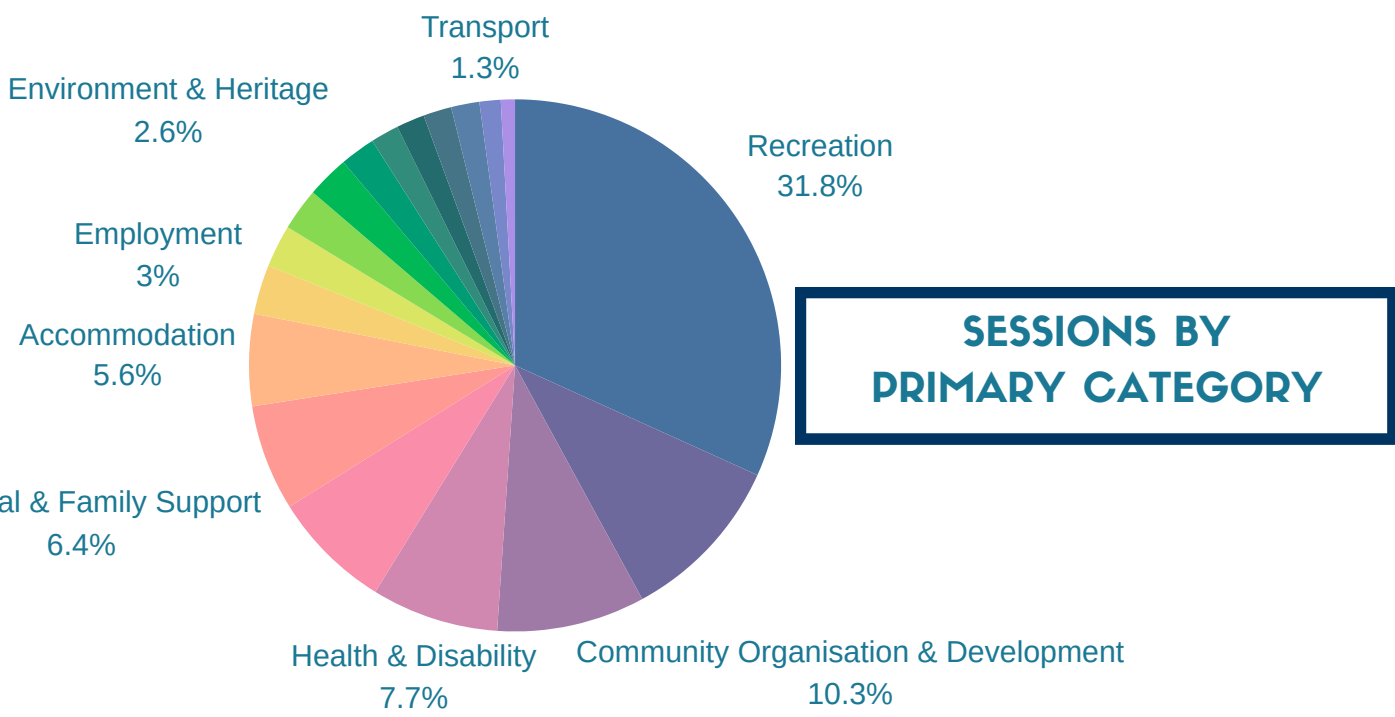

WHYALLA COUNCIL

WHAT ARE OUR COMMUNITY NEEDS?

9454 SESSIONS 1 JULY 2022 - 30 JUNE 2023

TOP 25 LANDING PAGES:

SESSIONS BY PRIMARY CATEGORY

WHO ARE OUR USERS?